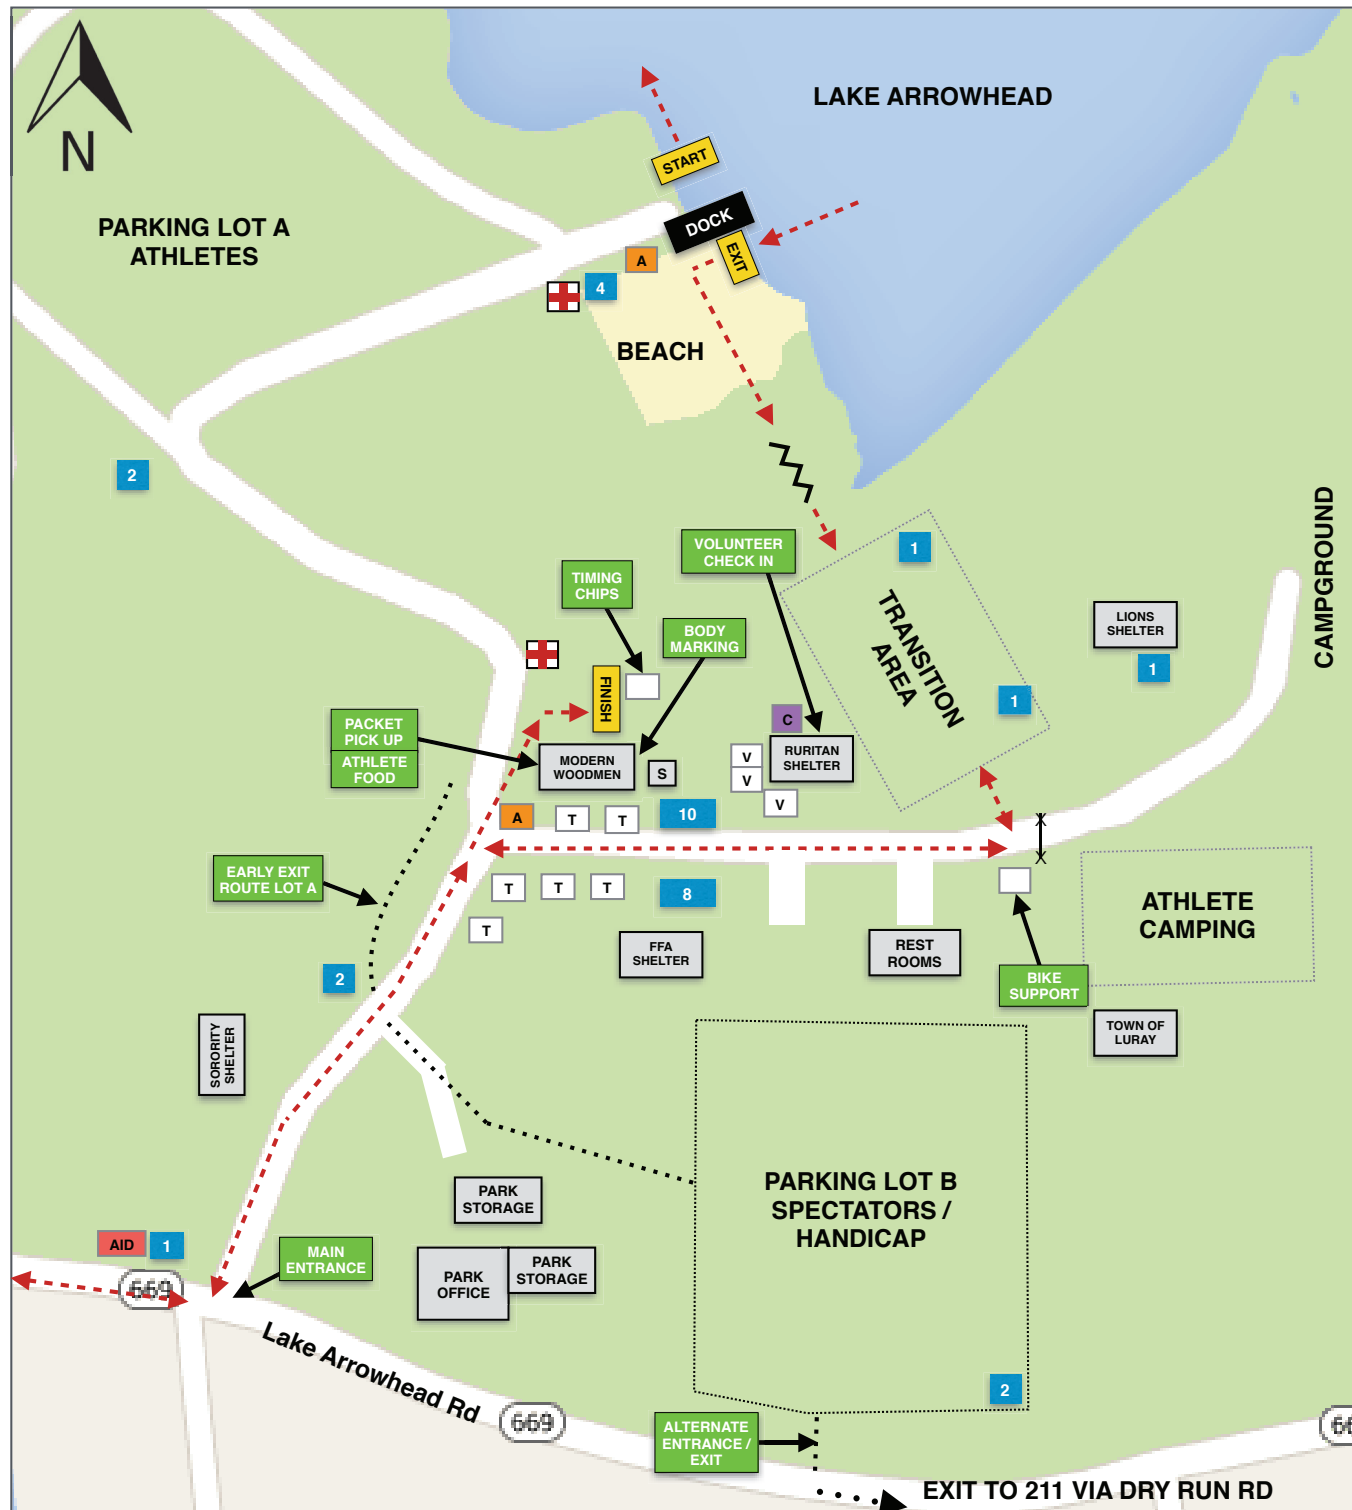

(A) = Run Aid Station

Bike Cue Sheet

Start: Lake Arrowhead Park, Luray, VA
 Total Distance: 16.9 miles

<u>Distance</u>	<u>Total</u>	<u>Directions</u>
0.0	0.0	Leaving Park, turn right on Lake Arrowhead Rd
0.1	0.1	Turn left at Valley Burg Rd
2.5	2.6	Turn left at Ida Rd
1.5	4.1	Turn right at Hollow Run Rd
2.4	6.5	Turn left at Farmview Rd
4.1	10.6	Turn left at Ida Rd
3.8	14.4	Turn right at Valley Burg Rd
2.5	16.8	Turn right at Lake Arrowhead Rd
0.1	16.9	Arrive at Lake Arrowhead Park

Notes:

- Adding distance from transition area to park entrance (2x) adds additional 0.1 mile for total distance of 17.0 miles
- Cue sheet generated using googlemap_cuesheet: <http://snurl.com/hogwv>

COME PLAY IN LURAY!
INTERNATIONAL
SPRINT

Legend

- Existing Structure
- Tent / Canopy
- EMS / First Aid / Ambulance
- Portable Toilets (#)
- Barrier
- Comm Center
- Announcer
- Triathlon Team / Club Tents
- Vendor (Food) Tents
- Stage (Live Music)
- Bike & Run Course
- Steps
- Athlete Aid Station

COME PLAY IN LURAY!
**INTERNATIONAL
 SPRINT**

Legend

- Existing Shelter
- Tent / Canopy
- EMS
- Bike Racks
- Announcer
- Swim Route
- Bike Route
- Run Route
- Steps