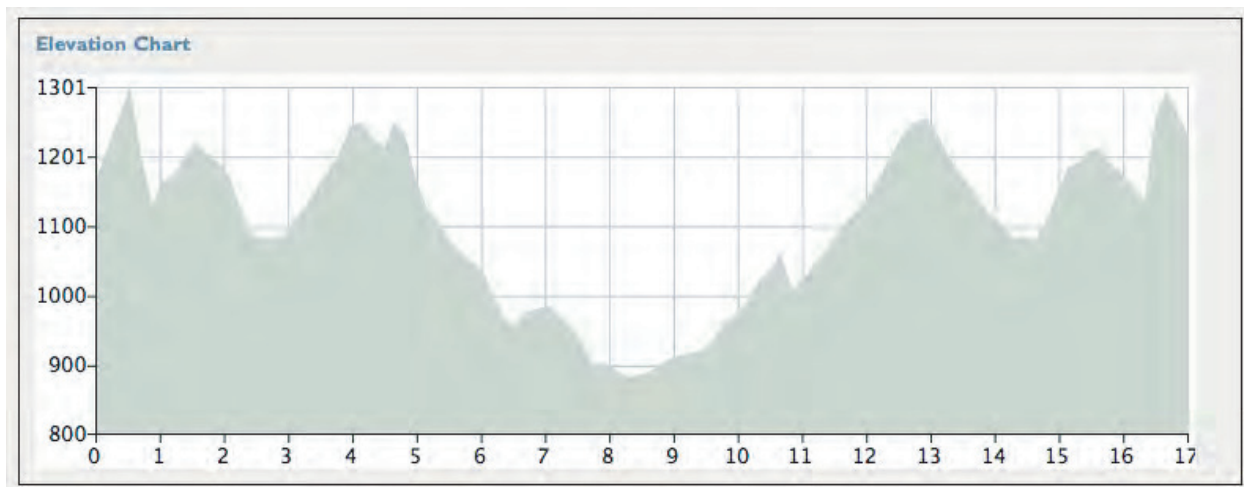

(A) = Run Aid Station

Bike Cue Sheet

Start: Lake Arrowhead Park, Luray, VA
 Total Distance: 16.9 miles

<u>Distance</u>	<u>Total</u>	<u>Directions</u>
0.0	0.0	Leaving Park, turn right on Lake Arrowhead Rd
0.1	0.1	Turn left at Valley Burg Rd
2.5	2.6	Turn left at Ida Rd
1.5	4.1	Turn right at Hollow Run Rd
2.4	6.5	Turn left at Farmview Rd
4.1	10.6	Turn left at Ida Rd
3.8	14.4	Turn right at Valley Burg Rd
2.5	16.8	Turn right at Lake Arrowhead Rd
0.1	16.9	Arrive at Lake Arrowhead Park

Notes:

- Adding distance from transition area to park entrance (2x) adds additional 0.1 mile for total distance of 17.0 miles
- Cue sheet generated using googlemap_cuesheet: <http://snurl.com/hogwv>

COME PLAY IN LURAY!
INTERNATIONAL
SPRINT

COME PLAY IN LURAY!
**INTERNATIONAL
 SPRINT**

Legend

- Existing Shelter
- Tent / Canopy
- EMS
- Bike Racks
- Announcer
- Swim Route
- Bike Route
- Run Route
- Steps