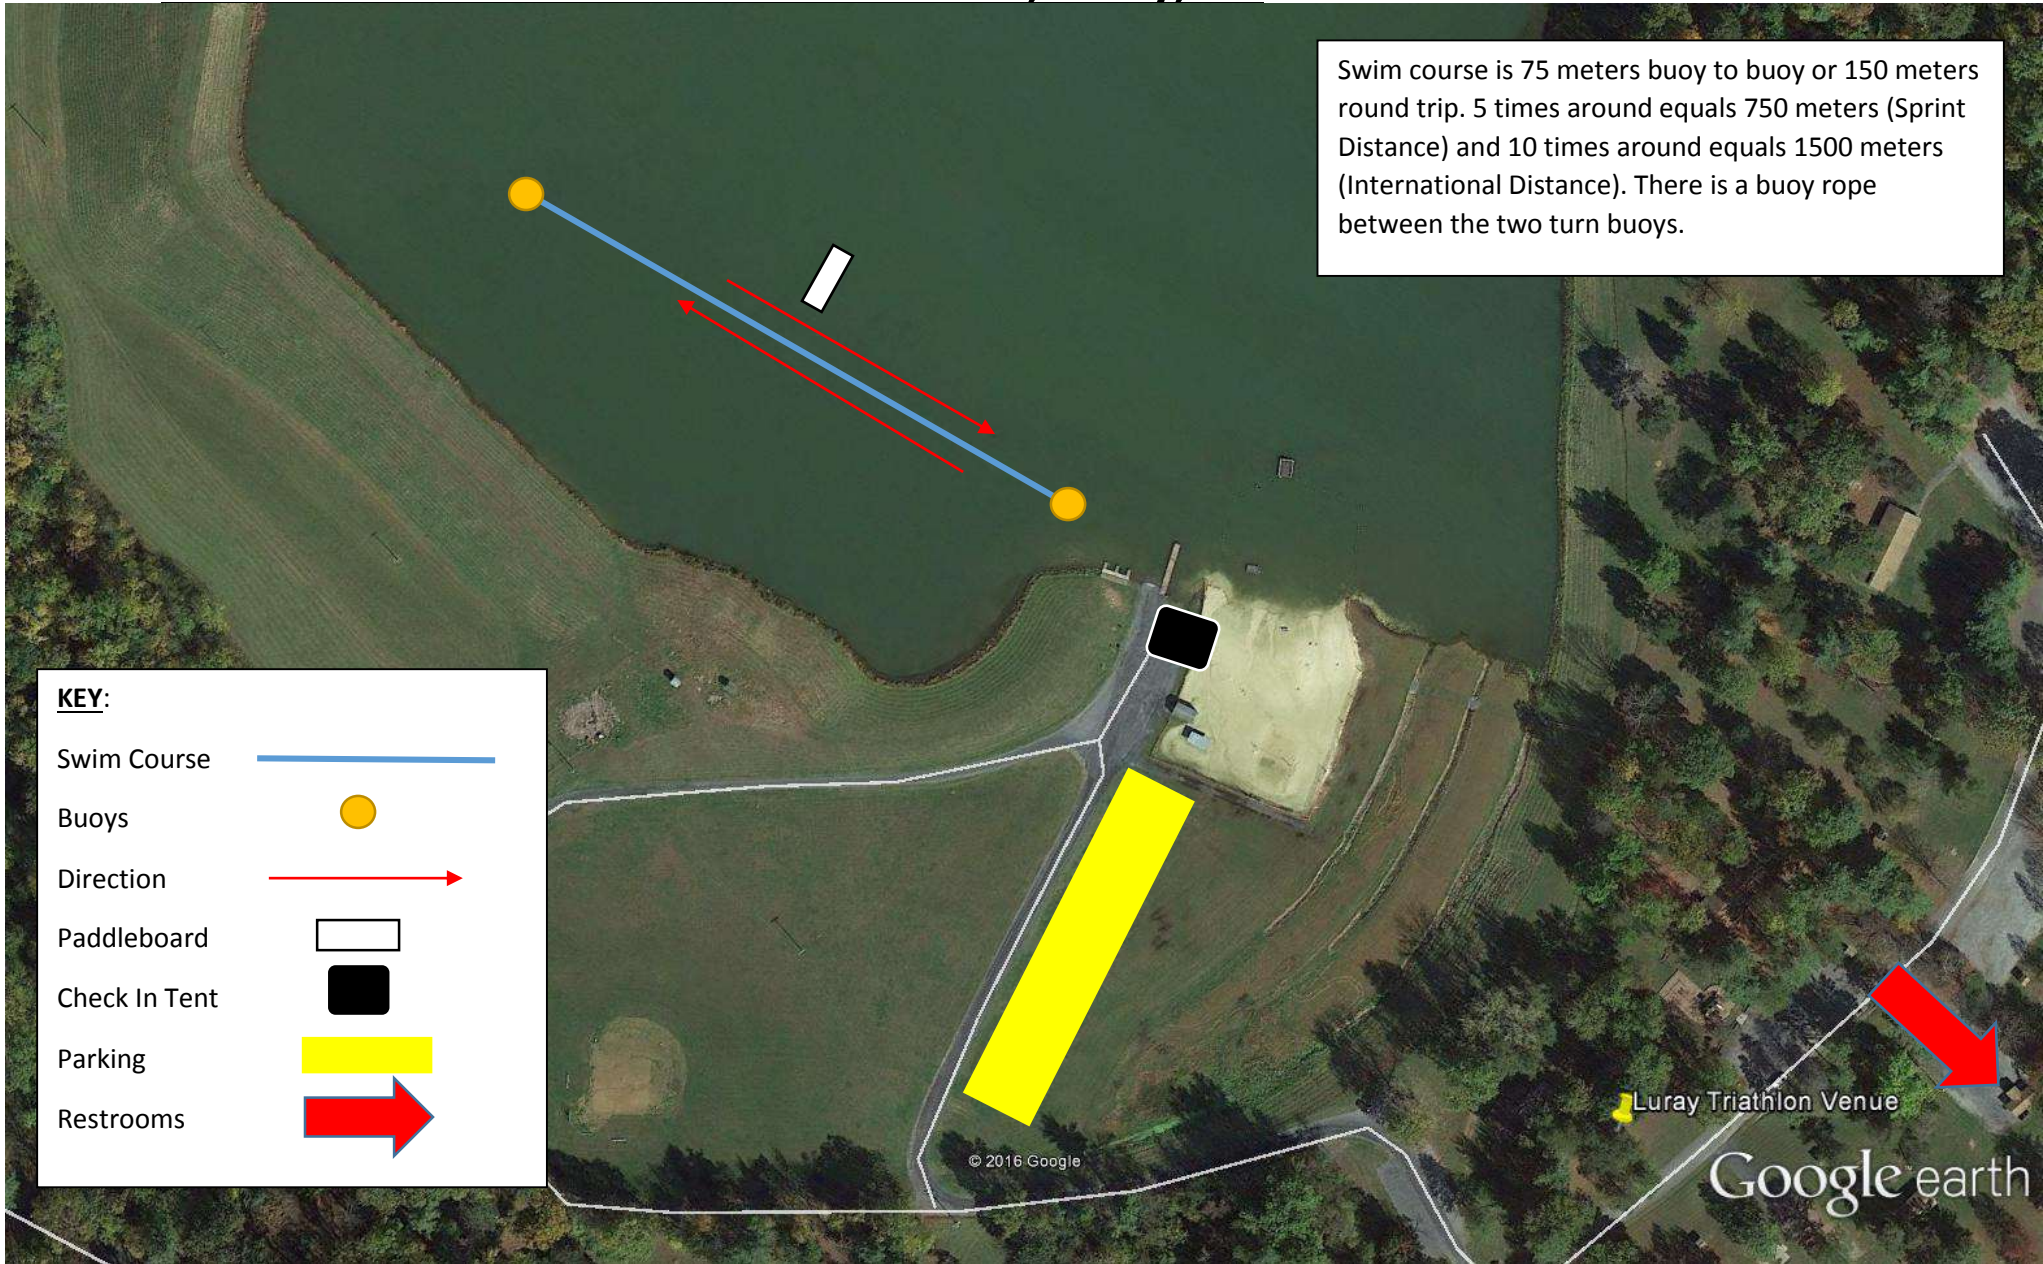

Practice Swim Course- Lake Arrowhead, Luray, VA

Swim course is 75 meters buoy to buoy or 150 meters round trip. 5 times around equals 750 meters (Sprint Distance) and 10 times around equals 1500 meters (International Distance). There is a buoy rope between the two turn buoys.

KEY:

Swim Course	
Buoys	
Direction	
Paddleboard	
Check In Tent	
Parking	
Restrooms	

© 2016 Google

Google earth